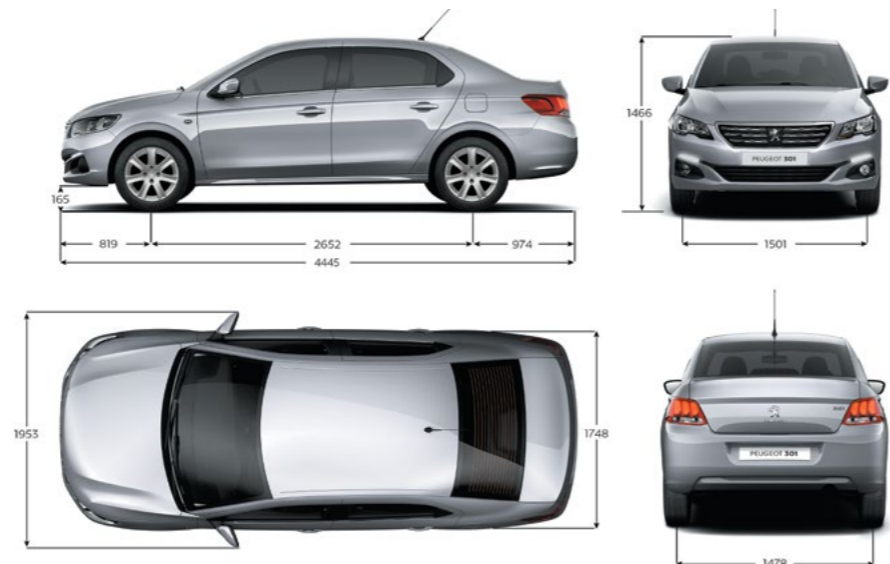

Categories	Active	Allure	الفئات
Performance			الأداء
Engine		1.6L	المحرك
Max. Power		115 hp @ 6050 rpm	الطاقة القصوى
Max. Torque (Nm / rpm)		150 Nm / 4000 rpm	العزم
Transmission		6-Speed A/T	ناقل الحركة
Fuel Tank Capacity		50 L	سعة خزان الوقود
Boot Capacity		506 L	سعة حيز الأمتعة
Safety & Security			السلامة والأمان
Driver Airbag	S	S	وسادة هواء للسائق
Anti-lock Brake System (A.B.S.)	S	S	نظام الفرملة المانعة للانغلاق
Electronic Stability Program (ESP)	S	S	برنامج التحكم الإلكتروني في توازن السيارة
Full Size Spare Tire	S	S	إطار احتياطي
Passenger Airbag	S	S	وسادة هواء للراكب الأمامي
Front Fog Lamps	S	S	فوانيس ضباب أمامية
LED Daytime Running Lights	-	S	مصابيح أمامية LED تعمل عند إدارة المحرك
Exterior Features			التجهيزات الخارجية
Front & Rear Body Color Bumpers	S	S	الاكصدام الأمامي والخلفي بنفس لون السيارة
16-inch Alloy Wheels	S	S	جيوب رياضية مفاص 16 بوصة
Outside Mirrors Body Color	S	S	المرآيات الجانبية بنفس لون السيارة
Outside Power Mirrors	-	S	المرآيات الجانبية تعمل بالكهرباء
Interior Features			التجهيزات الداخلية
Manual Air Condition	S	S	تكييف هواء
Radio CD MP3 + USB	S	-	راديو CD MP3 + فتحة لتشغيل USB
1 Remote Key with 3rd Button for Boot Opening	S	S	تحكم عن بعد في غلق وفتح الأبواب وحقيبة الأمتعة
Bluetooth Hands-Free	S	S	بلوتوث
Tilt Steering Column	S	S	عجلة القيادة متحركة في اتجاهين
Front Power Windows	S	S	زجاج كهرباء أمامي
Rear Power Windows	S	S	زجاج كهرباء خلفي
Height Adjustable Driver Seat	S	S	خاصية ضبط ارتفاع الكرسي
Split Folding Rear Seat Bench	-	S	إمكانية طي ظهر المقاعد الخلفية
Front Armrest with Storage Box	-	S	مسند يد أمامي مع مساحة تخزين
Leather Steering Wheel	-	S	عجلة القيادة من الجلد
Cruise Control & Speed Limiter	-	S	مثبت ومحدد سرعة
Spy Half Leather Seats	-	S	فرش جلد جزئي
Mirror Screen (Apple Car Play - Android Auto)	-	S	شاشة مرآة للهاتف
7" Media System Touch Screen	-	S	شاشة 7 بوصة تعمل باللمس
Navigation System	-	-	نظام الملاحة

(-) Not Available - (S) Standard